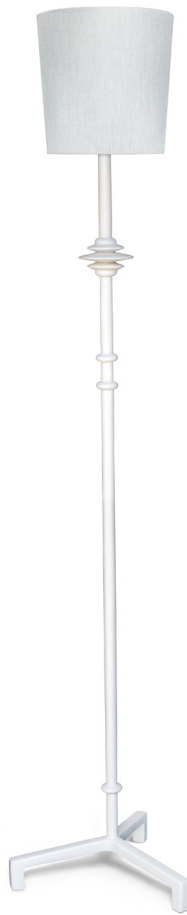

BENEDIKO

HANDCRAFTED LIGHTING & FURNITURE

2

3

1, SCULPTED PLASTER | WHITE

FFL03 SMALL MITTIS FLOOR LAMP

HEIGHT
1320mm / 52"

HEIGHT WITH SHADE
1550mm / 61"

WIDTH
330mm / 13"

WIDTH WITH SHADE
330mm / 13"

FINISHES
1 Plaster White /2 Bronze/3 Antique Silver

CONSTRUCTED FROM
Steel with decorative finish

NET WEIGHT
approx 4.5kg

LAMPSHADE
7 3/4" Faron
7 3/4" x 9" x 9"
200mm x 230mm x 230mm

MAX WATTAGE
1 x 100W

LAMP
1 x E27 bulb

VOLTAGE
220-240 V

FLEX AND SWITCH
Twisted silk flex in brown (white or silver) with black (white) foot switch