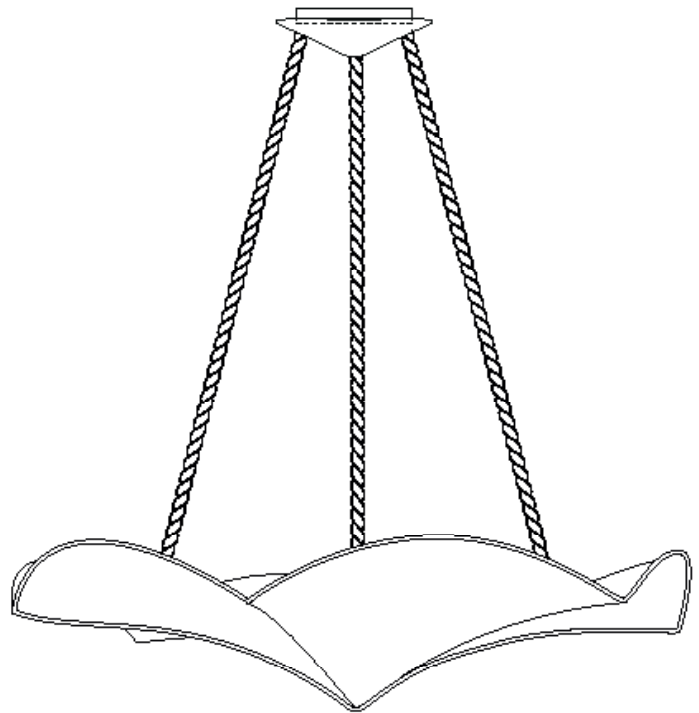

BENEDIKO

HANDCRAFTED LIGHTING & FURNITURE

WHITE PLASTER

SCL10 EVADORAS CHANDELIER 30"

DIMENSIONS BODY

760mm/ 30" Dia x 180mm/ 7 1/4" Height

DROP AVAILABLE

For a more organic and rustic look:
Standard 39" (1 meter) twisted rope, adjustable on site.
For a more contemporary aesthetic:
Hand-plastered rod. Custom drop lengths available upon request.

MAX WATTAGE

3 x 40W

LAMP

120V -3 x Candelabra bulb E12

230V -3 x E 14 bulb

*Electrified for the country of your choice

EVADORAS CHANDELIER 30''

SCL10