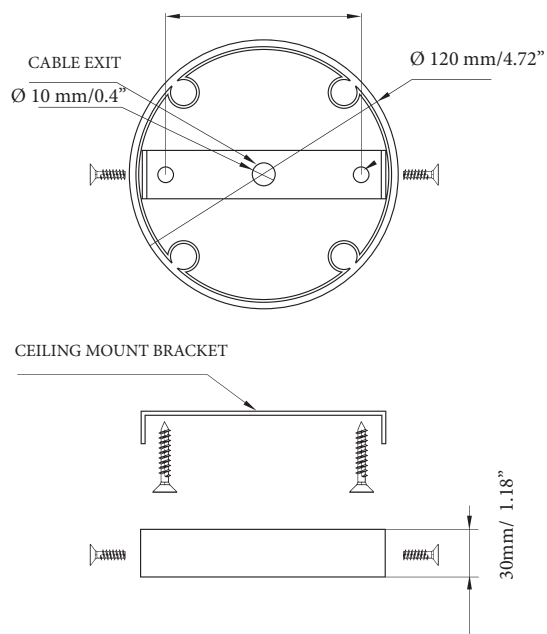

EVADORAS CHANDELIER 30"

SCL10

© Benediko 2026

All Benediko Products are made by hand and variations can occur in some products. The products you are buying or marketing are exclusive designs belonging to Benediko. Please do not submit design sheets featuring our products to other manufacturing companies nor to other parties who might. Any manufacturer found to be reproducing Benediko products will be breaching copyright law and will be actively pursued

BENEDIKO.COM