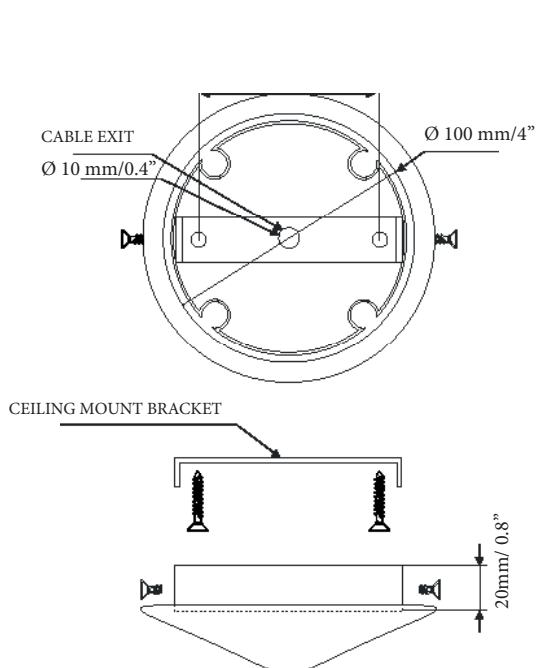

BENEDIKO

HANDCRAFTED LIGHTING & FURNITURE

WHITE PLASTER

SCL10 EVADORAS CHANDELIER 30"

DIMENSIONS BODY

760mm/ 30" Dia x 180mm/ 7 1/4" Height

DROP AVAILABLE

For a more organic and rustic look:
Standard 39" (1 meter) twisted rope, adjustable on site.
For a more contemporary aesthetic:
Hand-plastered rod. Custom drop lengths available upon request.

MAX WATTAGE

3 x 40W

LAMP

120V -3 x Candelabra bulb E12

230V -3 x E 14 bulb

*Electrified for the country of your choice

EVADORAS CHANDELIER 30''

SCL10