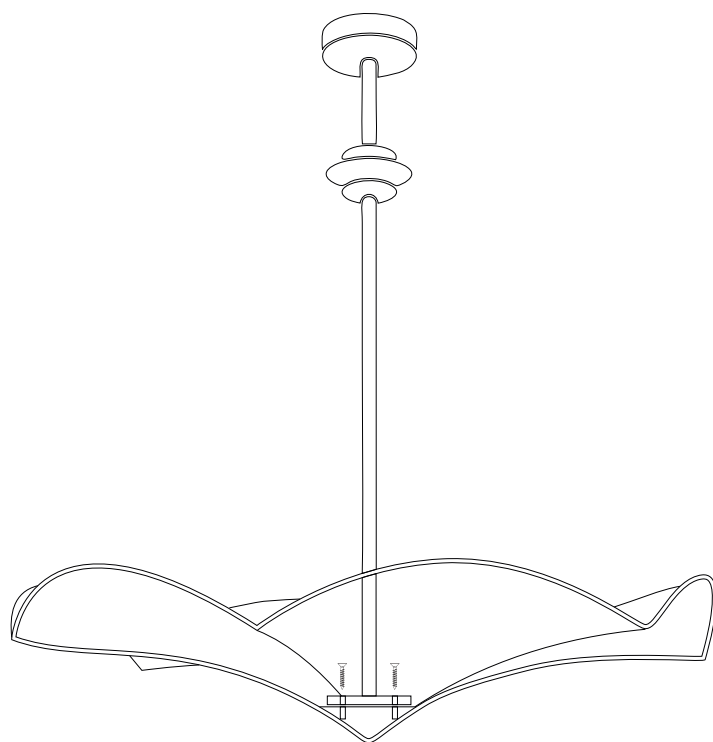

EVADORAS CHANDELIER 30"

SCL10

© Benediko 2026

All Benediko Products are made by hand and variations can occur in some products. The products you are buying or marketing are exclusive designs belonging to Benediko. Please do not submit design sheets featuring our products to other manufacturing companies nor to other parties who might. Any manufacturer found to be reproducing Benediko products will be breaching copyright law and will be actively pursued

BENEDIKO.COM