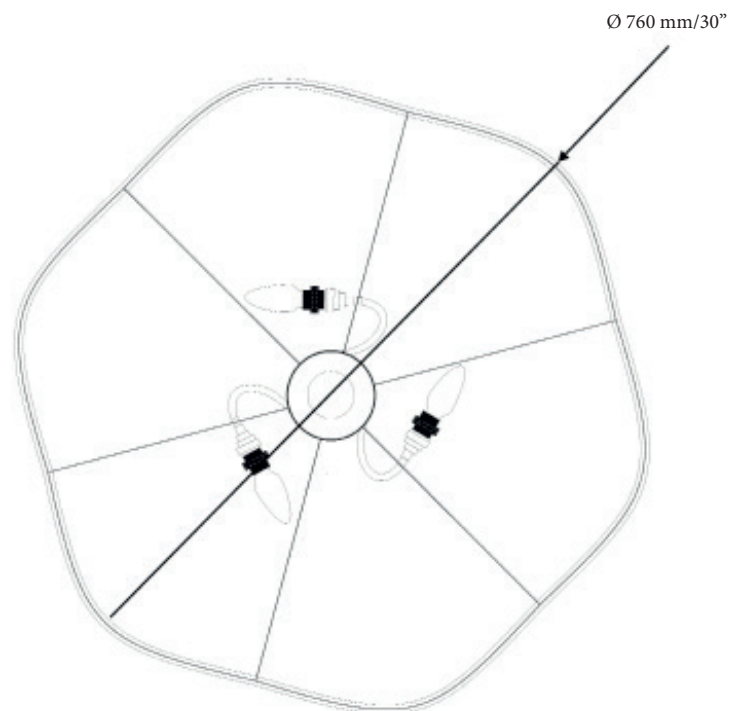

BENEDIKO

HANDCRAFTED LIGHTING & FURNITURE

WHITE PLASTER

SCL10 EVADORAS CHANDELIER 30"

DIMENSIONS BODY

760mm/ 30" Dia x 180mm/ 7 1/4" Height

DROP AVAILABLE

For a more organic and rustic look:
Standard 39" (1 meter) twisted rope, adjustable on site.
For a more contemporary aesthetic:
Hand-plastered rod. Custom drop lengths available upon request.

MAX WATTAGE

3 x 40W

LAMP

120V -3 x Candelabra bulb E12

230V -3 x E 14 bulb

*Electrified for the country of your choice

EVADORAS CHANDELIER 30''

SCL10