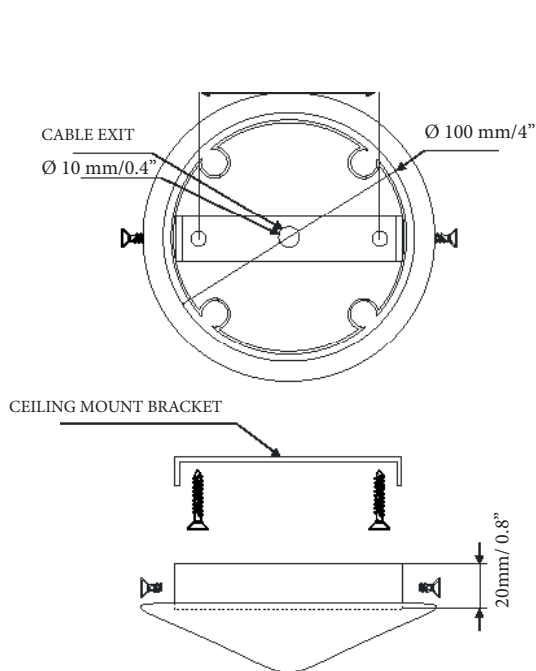

BENEDIKO

HANDCRAFTED LIGHTING & FURNITURE

WHITE PLASTER

SCL11 EVADORAS CHANDELIER 26"

DIMENSIONS BODY

660mm/ 26" Dia x 180mm/ 7 1/4" Height

DROP AVAILABLE

For a more organic and rustic look:
Standard 39" (1 meter) twisted rope, adjustable on site.
For a more contemporary aesthetic:
Hand-plastered rod. Custom drop lengths available
upon request.

MAX WATTAGE

3 x 40W

LAMP

120V -3 x Candelabra bulb E12

230V -3 x E 14 bulb

*Electrified for the country of your choice

EVADORAS CHANDELIER 26"

SCL11