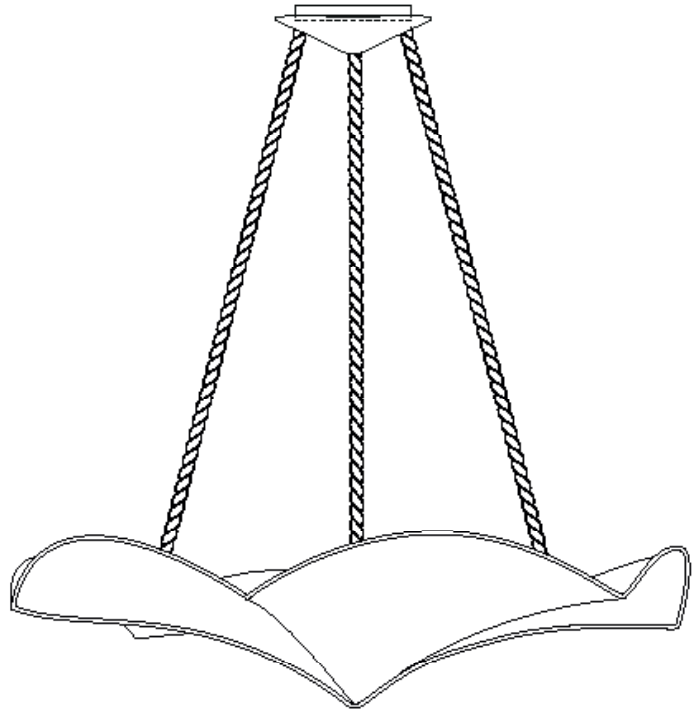

BENEDIKO

HANDCRAFTED LIGHTING & FURNITURE

WHITE PLASTER

SCL11 EVADORAS CHANDELIER 26"

DIMENSIONS BODY

660mm/ 26" Dia x 180mm/ 7 1/4" Height

DROP AVAILABLE

For a more organic and rustic look:
Standard 39" (1 meter) twisted rope, adjustable on site.
For a more contemporary aesthetic:
Hand-plastered rod. Custom drop lengths available
upon request.

MAX WATTAGE

3 x 40W

LAMP

120V -3 x Candelabra bulb E12

230V -3 x E 14 bulb

*Electrified for the country of your choice

EVADORAS CHANDELIER 26"

SCL11