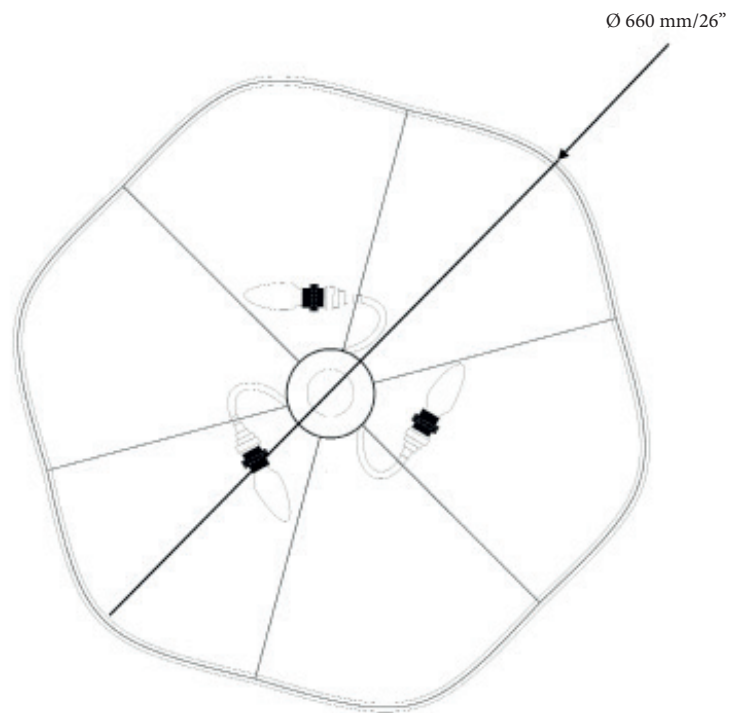

BENEDIKO

HANDCRAFTED LIGHTING & FURNITURE

WHITE PLASTER

SCL11 EVADORAS CHANDELIER 26"

DIMENSIONS BODY

660mm/ 26" Dia x 180mm/ 7 1/4" Height

DROP AVAILABLE

For a more organic and rustic look:
Standard 39" (1 meter) twisted rope, adjustable on site.
For a more contemporary aesthetic:
Hand-plastered rod. Custom drop lengths available
upon request.

MAX WATTAGE

3 x 40W

LAMP

120V -3 x Candelabra bulb E12

230V -3 x E 14 bulb

*Electrified for the country of your choice

EVADORAS CHANDELIER 26"

SCL11