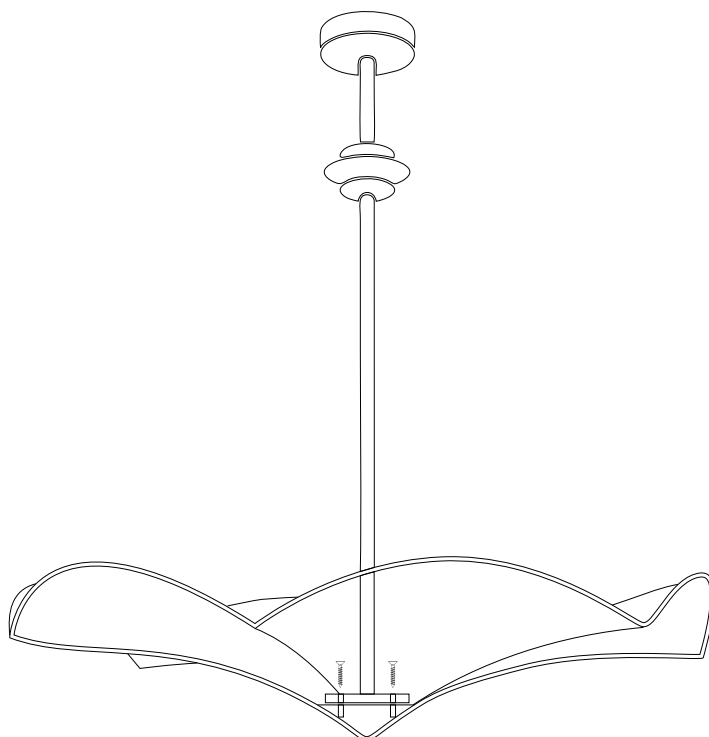

EVADORAS CHANDELIER 26"

SCL11

© Benediko 2026

All Benediko Products are made by hand and variations can occur in some products. The products you are buying or marketing are exclusive designs belonging to Benediko. Please do not submit design sheets featuring our products to other manufacturing companies nor to other parties who might. Any manufacturer found to be reproducing Benediko products will be breaching copyright law and will be actively pursued

BENEDIKO.COM