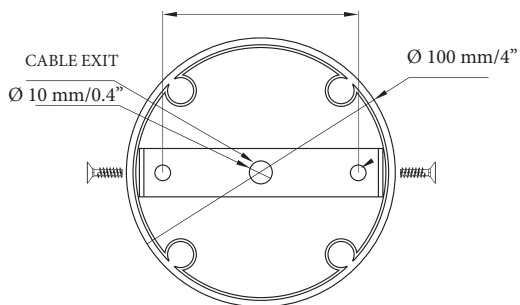

EVADORAS CHANDELIER 26"

SCL11

© Benediko 2026

All Benediko Products are made by hand and variations can occur in some products. The products you are buying or marketing are exclusive designs belonging to Benediko. Please do not submit design sheets featuring our products to other manufacturing companies nor to other parties who might. Any manufacturer found to be reproducing Benediko products will be breaching copyright law and will be actively pursued

BENEDIKO.COM