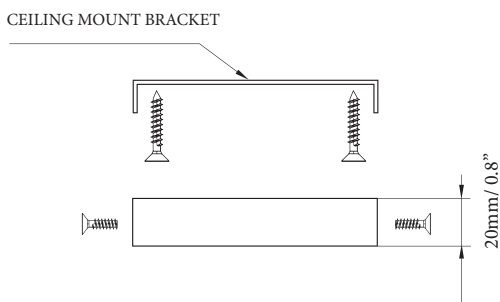

EVADORAS CHANDELIER 26"

SCL11

© Benediko 2026

All Benediko Products are made by hand and variations can occur in some products. The products you are buying or marketing are exclusive designs belonging to Benediko. Please do not submit design sheets featuring our products to other manufacturing companies nor to other parties who might. Any manufacturer found to be reproducing Benediko products will be breaching copyright law and will be actively pursued

BENEDIKO.COM