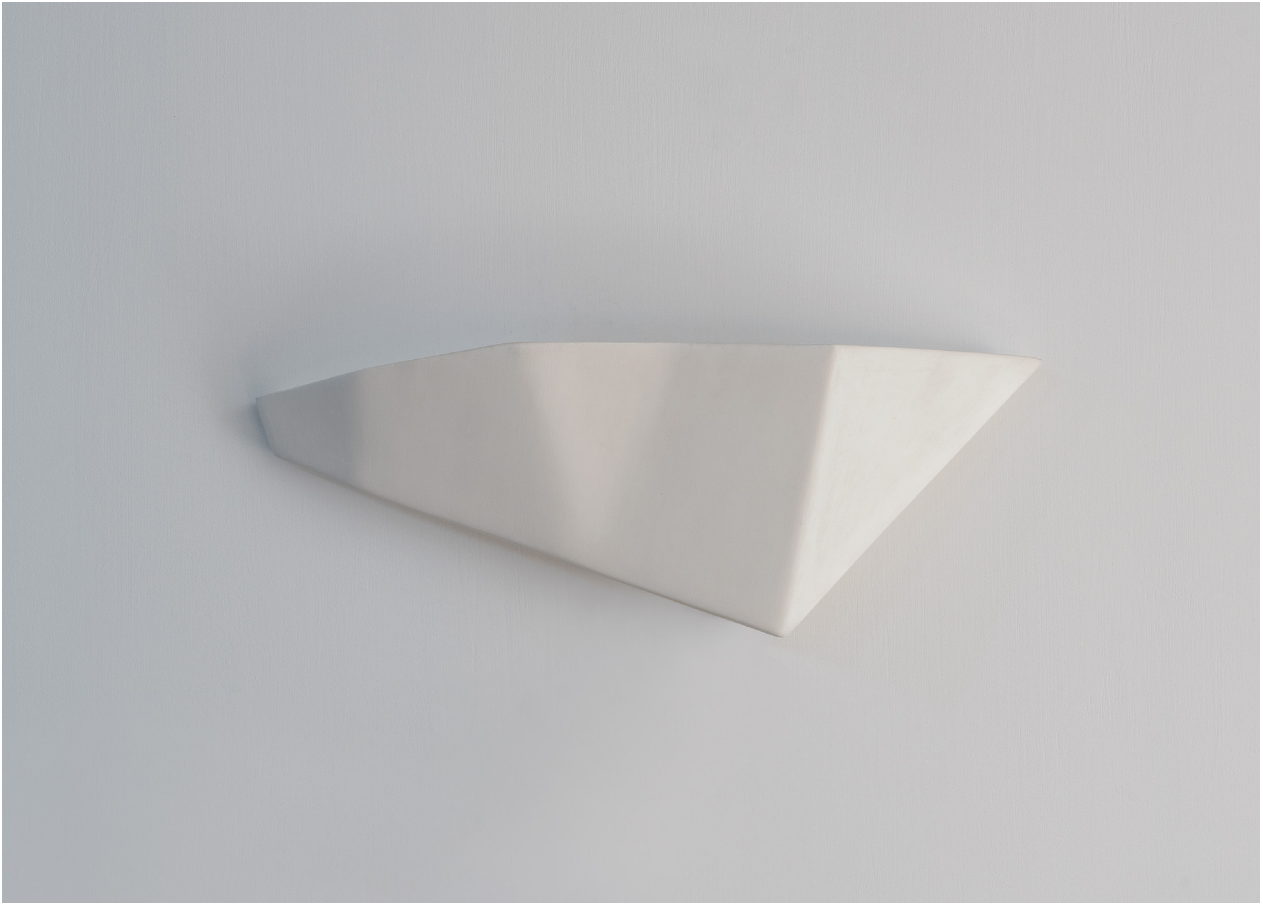

BENEDIKO

HANDCRAFTED LIGHTING & FURNITURE

PLASTER WHITE

FWLR06 CONSTANCE WALL LIGHT (right version)

HEIGHT
150mm / 5 3/4"

WIDTH
440mm / 17 1/4"

PROJECTION
90mm / 3 1/2"

FINISHES
Plaster White

CONSTRUCTED FROM
Hand sculpted plaster on metal armature

NET WEIGHT
approx 2.5kg

MAX WATTAGE
1 x 25W

LAMP
1 x 320lm(3w) LED G9 Capsule

VOLTAGE
220-240 V

*Electrified for the country of your choice