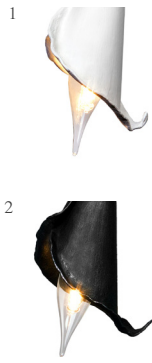

BENEDIKO

HANDCRAFTED LIGHTING & FURNITURE

3, SCULPTED PLASTER | RED

FCL03M CALLA LILY LIGHT (pair)

HEIGHT
740mm / 29 1/4"

WIDTH
330mm / 13"

CEILING ROSE DIMENSIONS
Diameter 102mm (4") x Depth 25mm (1")

FINISHES
1 Plaster White/2 Plaster Black/3 Plaster Red

CONSTRUCTED FROM
Forged steel with decorative finish

NET WEIGHT
approx 1.5kg

MAX WATTAGE
1 x 60W

LAMP
1 x E14 bulb

VOLTAGE
220-240 V

FLEX
All Calla Lily objects are standard supplied with 3 meter steel cable and 3 meter electrical cable. Custom height available.