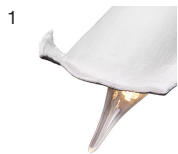

BENEDIKO

HANDCRAFTED LIGHTING & FURNITURE

2, SCULPTED PLASTER | BLACK

FCL03M CALLA LILY LIGHT (Pair)

HEIGHT
740mm / 29 1/4"

WIDTH
330mm / 13"

CEILING ROSE DIMENSIONS
Diameter 102mm (4") x Depth 25mm (1")

FINISHES
1 Plaster White/2 Plaster Black

CONSTRUCTED FROM
Forged steel with decorative finish

NET WEIGHT
approx 1.5kg

MAX WATTAGE
1 x 60W

LAMP
1 x E14 bulb

VOLTAGE
220-240 V

FLEX
All Calla Lily objects are standard supplied with 3 meter steel cable and 3 meter electrical cable. Custom height available.