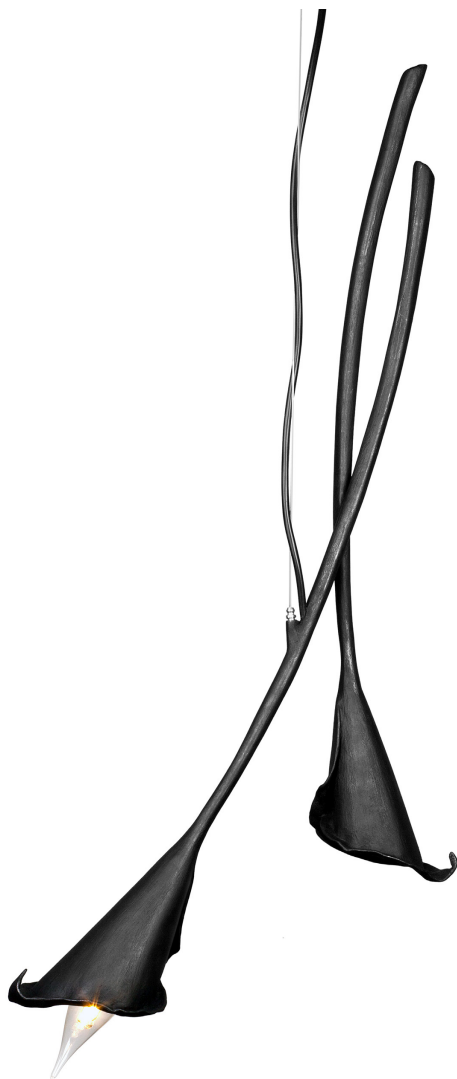

BENEDIKO

HANDCRAFTED LIGHTING & FURNITURE

2, SCULPTED PLASTER | BLACK

FCL03M CALLA LILY LIGHT (Pair)

HEIGHT
740mm / 29 1/4"

WIDTH
330mm / 13"

CEILING ROSE DIMENSIONS
Diameter 102mm (4") x Depth 25mm (1")

FINISHES
1 Plaster White/2 Plaster Black

CONSTRUCTED FROM
Forged steel with decorative finish

NET WEIGHT
approx 1.5kg

MAX WATTAGE
1 x 60W

LAMP
1 x E14 bulb

VOLTAGE
220-240 V

FLEX
All Calla Lily objects are standard supplied with 3 meter steel cable and 3 meter electrical cable. Custom height available.