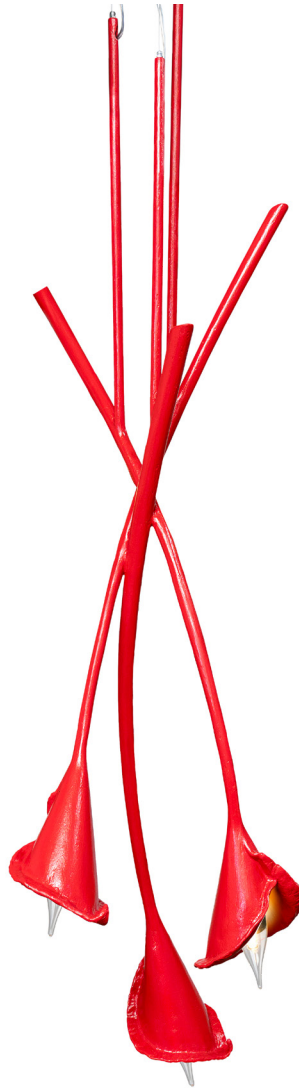

BENEDIKO

HANDCRAFTED LIGHTING & FURNITURE

3, SCULPTED PLASTER | RED

FCL03L CALLA LILY CHANDELIER

HEIGHT
1260mm / 49 3/4"

WIDTH
370mm / 14 3/4"

CEILING ROSE DIMENSIONS
Diameter 122mm (4 3/4") x Depth 33mm (1 1/4")

FINISHES
1 Plaster White/2 Plaster Black/3 Plaster Red

CONSTRUCTED FROM
Forged steel with decorative finish

NET WEIGHT
approx 3.5kg

MAX WATTAGE
3 x 60W

LAMP
3 x E14 bulb

VOLTAGE
220-240 V

FLEX
All Calla Lily objects are standard supplied with 3 meter steel cable and 3 meter electrical cable. Custom height available.