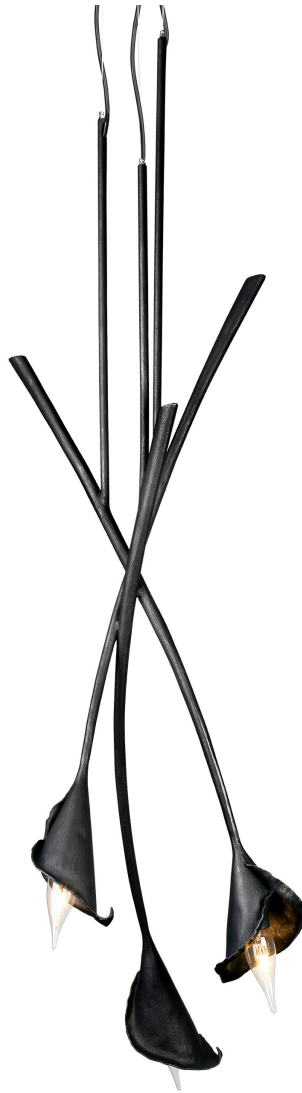

# BENEDIKO

HANDCRAFTED LIGHTING & FURNITURE

2, SCULPTED PLASTER | BLACK

---

## FCL03L CALLA LILY CHANDELIER

HEIGHT  
1260mm / 49 3/4"

WIDTH  
370mm / 14 3/4"

CEILING ROSE DIMENSIONS  
Diameter 122mm (4 3/4") x Depth 33mm (1 1/4")

FINISHES  
1 Plaster White/2 Plaster Black

CONSTRUCTED FROM  
Forged steel with decorative finish

NET WEIGHT  
approx 3.5kg

MAX WATTAGE  
3 x 60W

LAMP  
3 x E14 bulb

VOLTAGE  
220-240 V

FLEX  
All Calla Lily objects are standard supplied with 3 meter steel cable and 3 meter electrical cable. Custom height available.