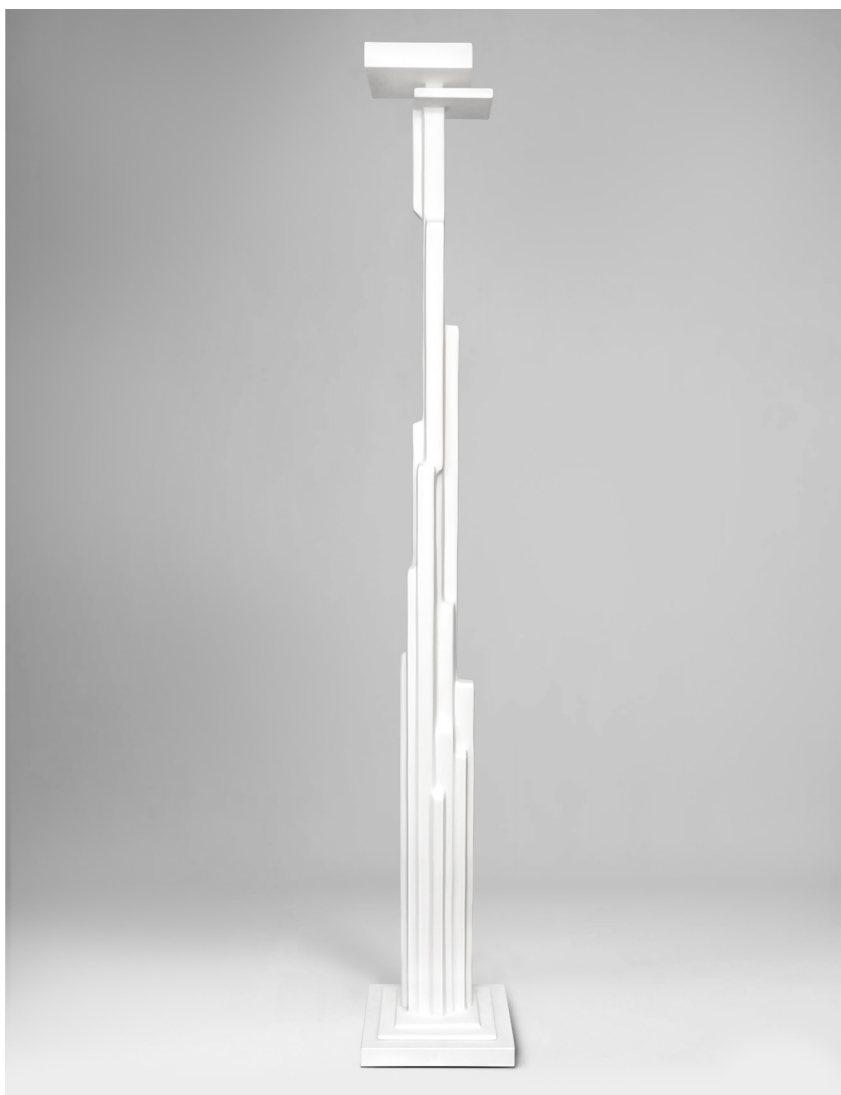

BENEDIKO

HANDCRAFTED LIGHTING & FURNITURE

PLASTER WHITE

00AFL03 MANHATTAN FLOOR LAMP

HEIGHT
1900mm / 74 3/4 "

WIDTH
310mm / 12 1/4 "

FINISHES
Plaster White

CONSTRUCTED FROM
Hand sculpted plaster on metal armature

NET WEIGHT
approx 38kg

MAX WATTAGE
1 x 25W

LAMP
1 x 320lm(3w) LED G9 Capsule

VOLTAGE
220-240 V

*Electrified for the country of your choice